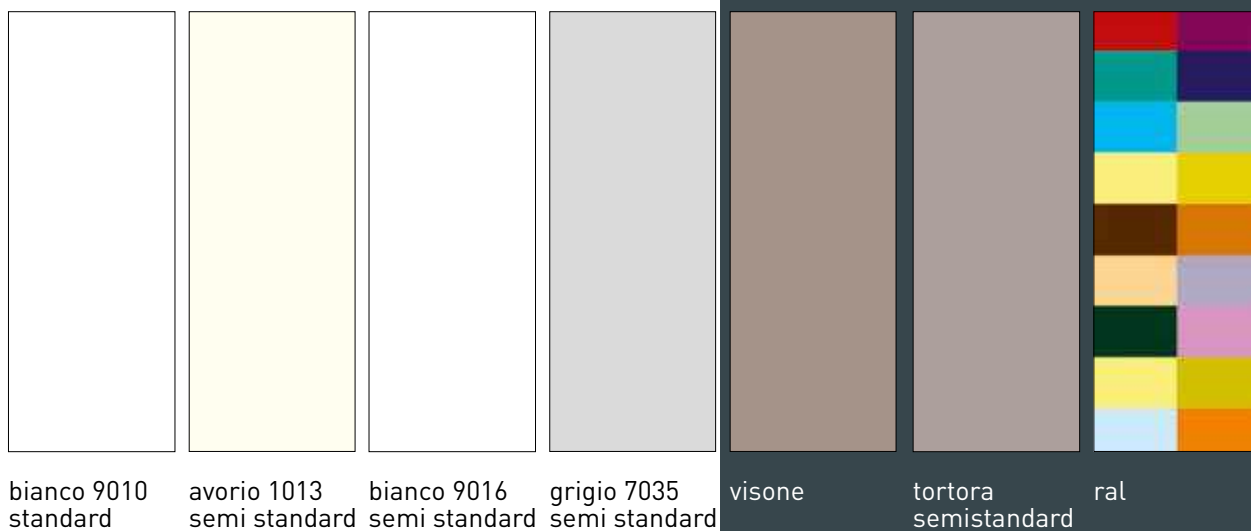

# Maniglie Handles

essenza.  
Zero

Brera cromo lucido - Polished chrome Brera

City life cromo lucido - City life Polished chrome

Brera cromo opaco - Satin chrome Brera

City life cromo opaco - City life Satin chrome

Zona 1 cromo lucido - Polished chrome Zona 1

Luce cromo lucido - Polished chrome Luce

Zona 1 cromo opaco - Satin chrome Zona 1

Luce cromo opaco - Satin chrome Luce

## Rivestimenti laminato Veneer finishing

## Colori laminati Laminated colors

Bianco  
White

Avorio  
Ivory

Ice  
Ice

Bianco Matrix  
White Matrix

Avorio Matrix  
Ivory Matrix

Rovere Miele  
Honey oak

Frassino Bianco  
White Ash