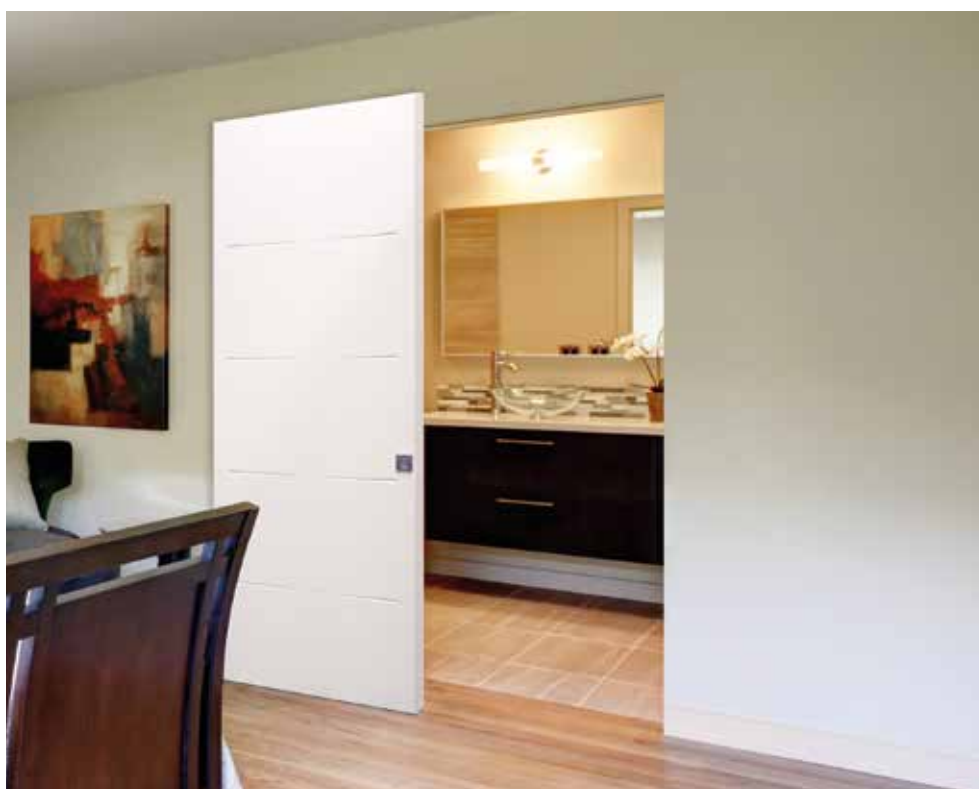

Scorrevoli esterno muro

Slide Doors

Scorrevole esterno muro Magic per porte laccate e in laminato.

Slide door Magic for lacquered and laminated doors.